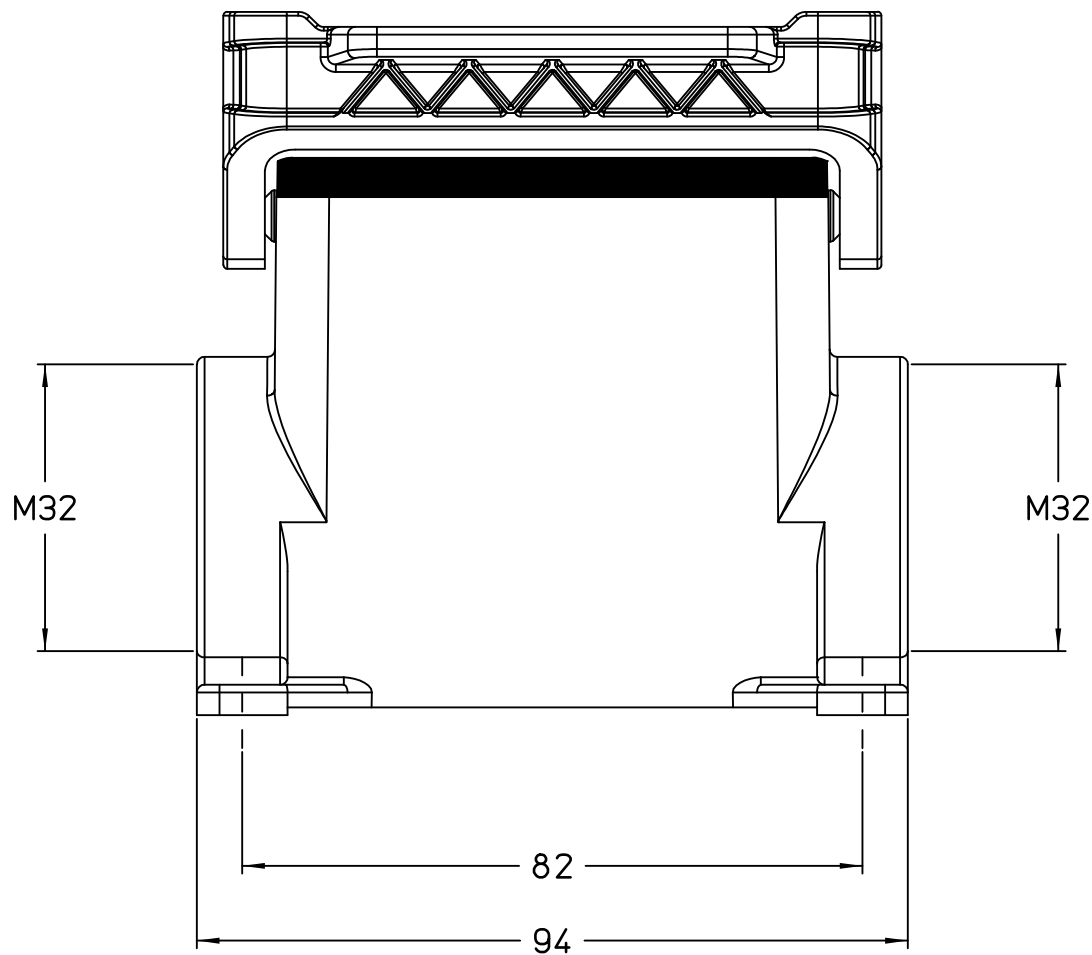

Diritti riservati All rights reserved

1

2

3

Dimensions
in mm

Simplified representation with dimensions without tolerance

Original Size A4

JMPAP 10L232

Date 08/11/23

surface mounting housing, size "57.27", 2x M32 side entries,

Sign. G. Renna

with 1 Jei-P lever

Scale
1:1

1

2

3