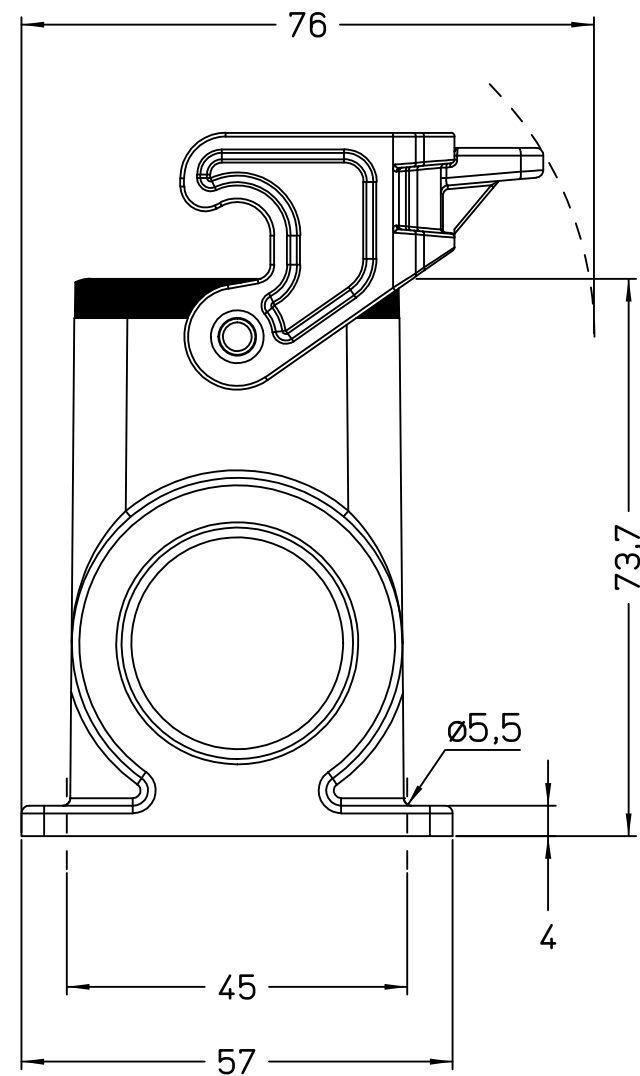

Diritti riservati All rights reserved

1

2

3

Dimensions
in mm

Simplified representation with dimensions without tolerance

Original Size A4

JMPAP 10L232

Date 08/11/23

surface mounting housing, size "57.27", 2x M32 side entries,

Sign. G. Renna

with 1 Jei-P lever

Scale
1:1

1

2

3